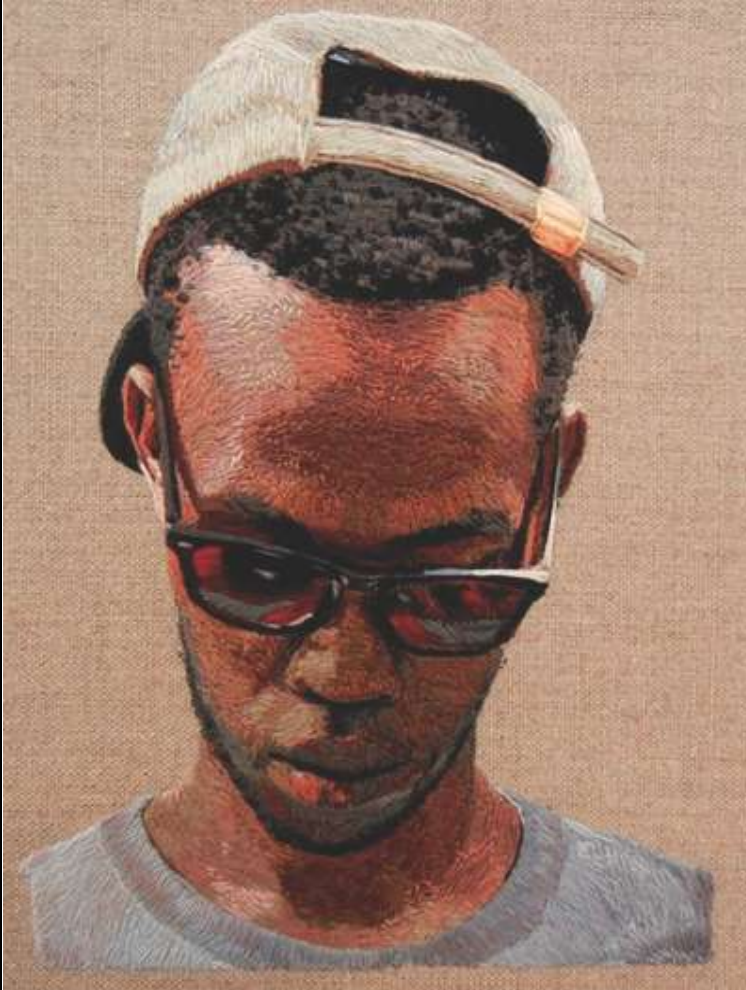

*How to Draw*

**Portraits**

(dun...dun...dun)

A yellow speech bubble with a blue outline containing the text "Activity Book".

Activity  
Book

A pink rectangular box with a blue outline containing the text "WORKSHEET". A blue line connects the box to a yellow star on the left.

# PAINTERS

Leonardo da Vinci, *Mona Lisa*, 1503ish

Michaelangelo, *Sistine Chapel*, 1508-1512

## PAINTERS

Vincent Van Gogh, *Self-Portrait*, 1889

Frida Kahlo, *Self-Portrait with Thorn Necklace and Hummingbird*, 1940

COOL  
NEW  
ARTISTS

Daniel Kornrumpf, *Line of Sight*, 2012

Agnes Cecile,

**INTRODUCING**

**MR.**

**PROPORTION**

**HEAD**

Hello!

MR. PROPORTION  
HEAD